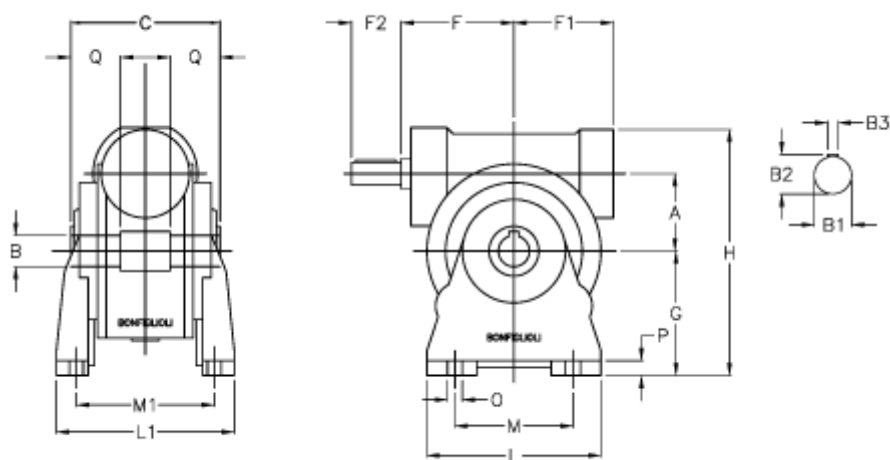

Article number: 3901210020200

Description: Worm gear with solid input shaft  
VF 210A-20-HS

## Measures

a	= 210.0	F1	= 277	P	= 25
B	= 90	g	= 335	Q	= 85.0
B1 E7	= 48	H	= 665		
B2	= 51.5	L	= 440		
B3 H9	= 14	L1	= 320		
C	= 260	m	= 340		
Description	= VF 210A-xx-HS	M1	= 265.0		
F	= 230.0	O	= 26.0		